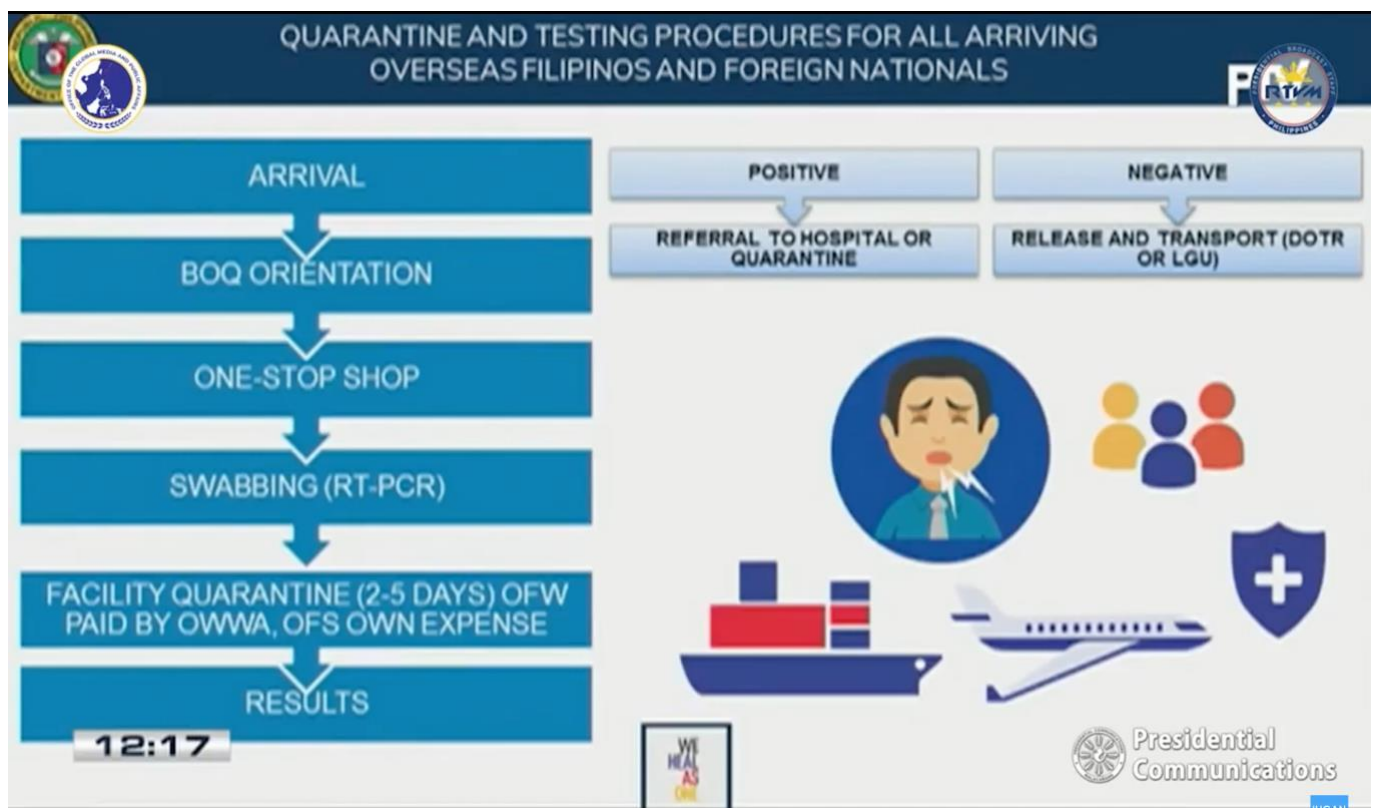

**ADVISORY 33 ON THE 2019 NOVEL CORONAVIRUS DISEASE (COVID-19)**

**CoViD-19 Cases in Southern California, Southern Nevada, and Arizona**  
*(as of 12 May 2020)*

- **Southern California:** 33,180 CoViD-19 cases with 1,613 deaths
- **Southern Nevada:** 5,045 CoViD-19 cases with 275 deaths
- **State of Arizona:** 12,176 CoViD-19 cases with 594 deaths

The Philippine Consulate General shares the infographic below on **the quarantine and testing procedures for all arriving overseas Filipinos and foreign nationals in the Philippine**, which was presented by the **Philippine Government’s Presidential Spokesperson, Secretary Harry Roque** on 11 May 2020.

A one-minute video, produced by the Presidential Communications Operations Office, explaining the above infographic may be accessed through:

<https://bit.ly/3bpkWsR>

**Passengers should expect delays upon arriving at NAIA. Non-essential travel is still discouraged. END.**